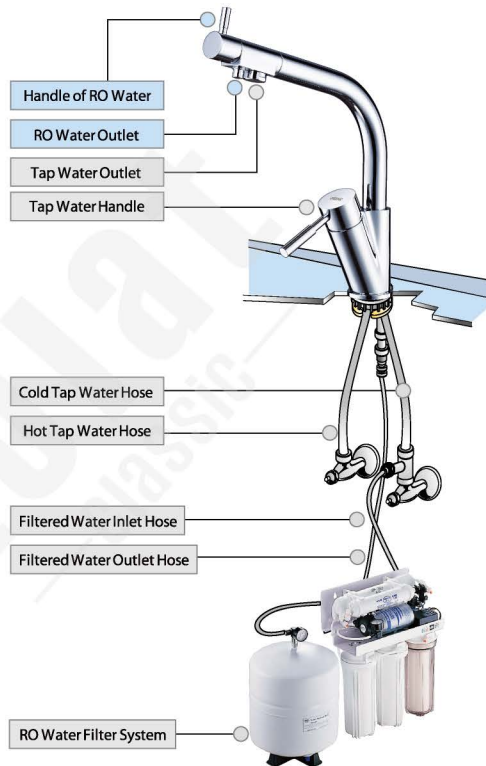

GOOD DESIGN

PAT. M247746